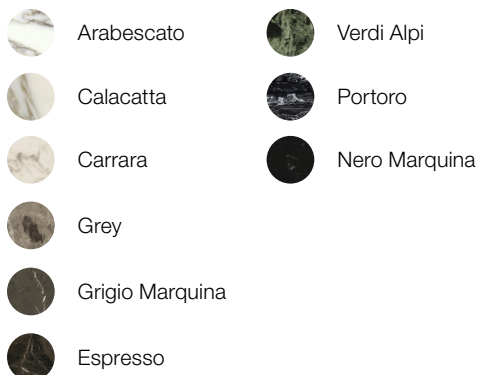

### FINISHES

Please visit [knoll.com/surface-finish-library](http://knoll.com/surface-finish-library) to view all finishes and swatches.

#### Marble Tops (Satin or Shiny)