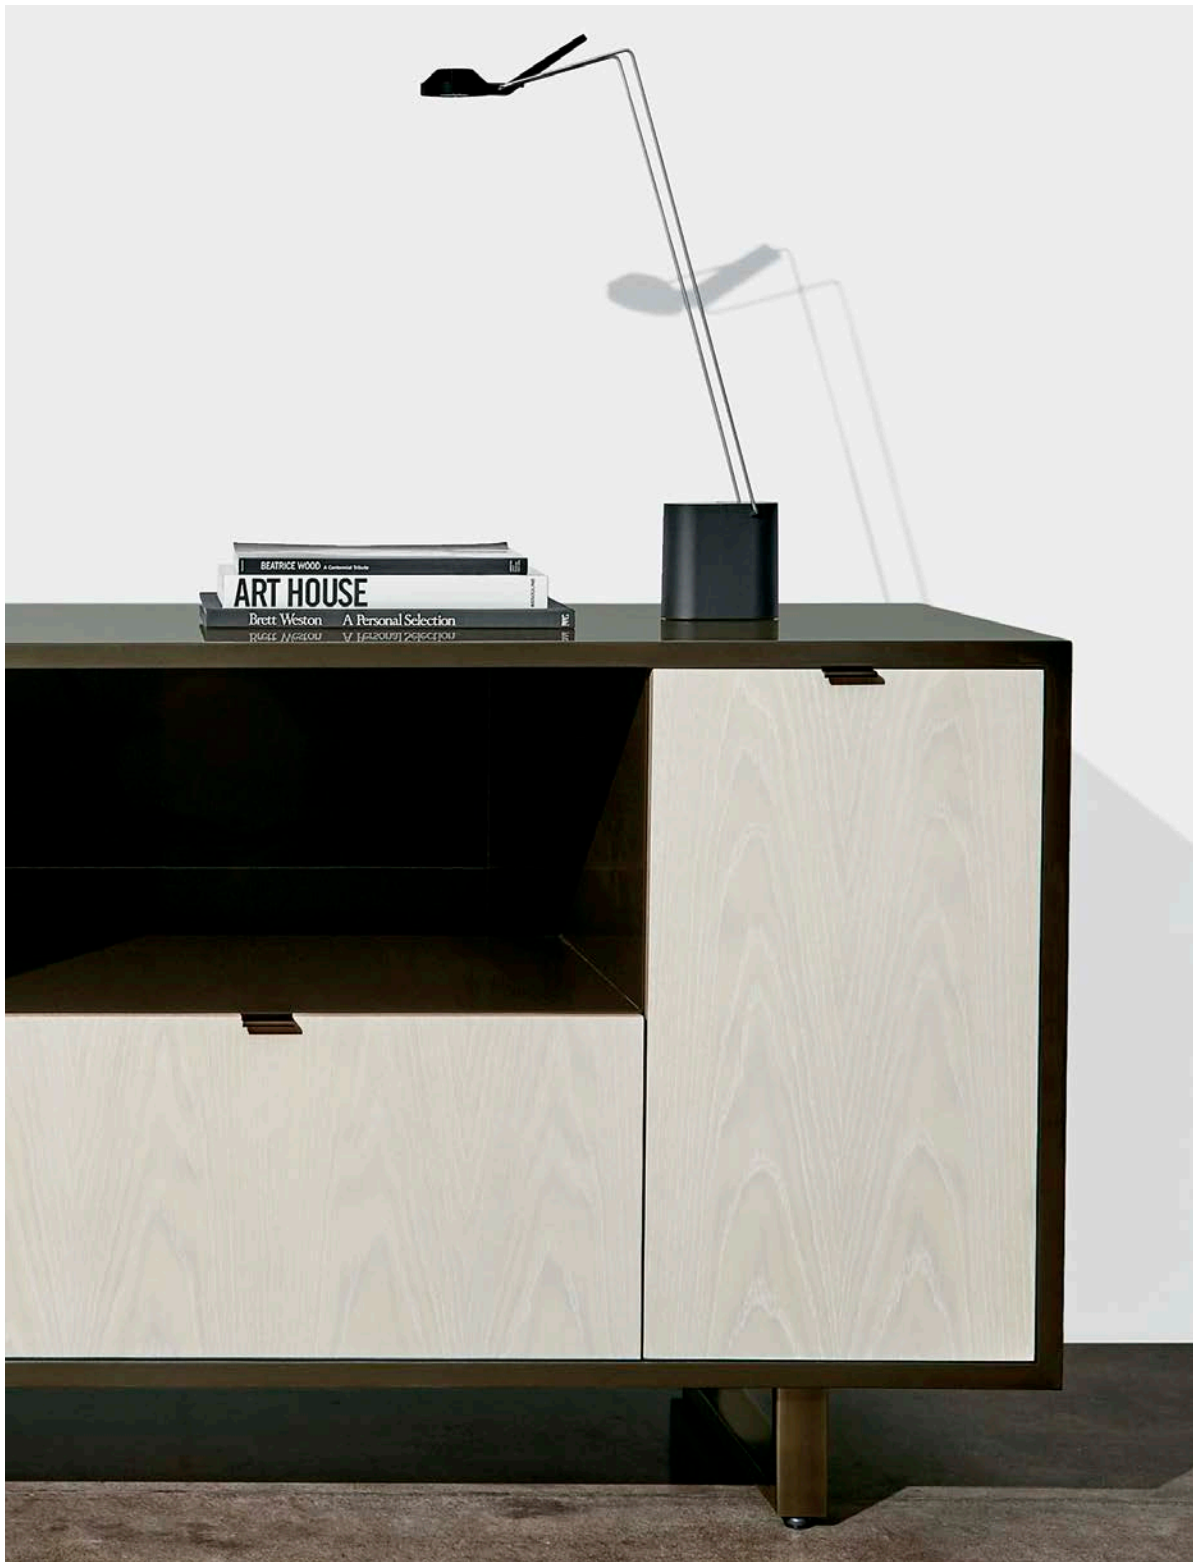

BEATRICE WOOD + Collaborative Studio

ART HOUSE

Brett Weston A Personal Selection

PIRELLA GÖTTSCHE LOWE V. [LONDON] 2009