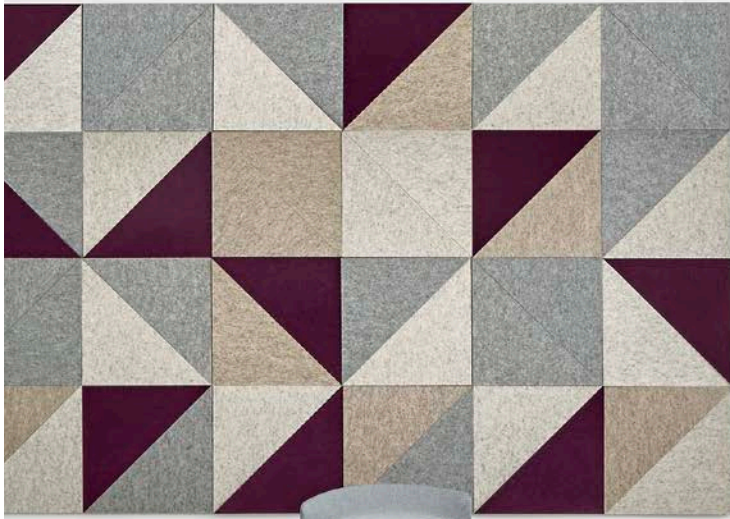

DATESWEISER

Technology is seamlessly integrated — accessible at the table top, undermount or drawer — to enhance productivity without compromising design.

Page 5: Highline Fifty Meeting Table, layered White Etched glass top, Polished Chrome base & trim.

Page 6: Highline Credenza, Umbra Grey case, Clear Glass top, Polished Chrome base.

Page 7-8: Highline Conference Table, Marble top, Oil Rubbed Bronze edge & base; Highline Credenza, Plain-sliced White Oak case, Marble center section, Oil Rubbed Bronze edge & base; White doors & drawers.

Page 1: Highline Twenty-Five Credenza, Coco case, Plain-sliced White Oak doors & drawers, Oil Rubbed Bronze base & pulls.

Page 3-4: Highline Fifty Conference Table, Caesarstone, Raw Concrete top, Polished Chrome trim, Umbra Grey lower layer & base.

Back Cover: Highline Fifty Conference Table, Rift European White Oak slab top, Oil Rubbed Bronze trim; Highline Twenty-Five Credenza, Rift European White Oak, Polished Chrome base & pulls.

DATESWEISER

datesweiser.com