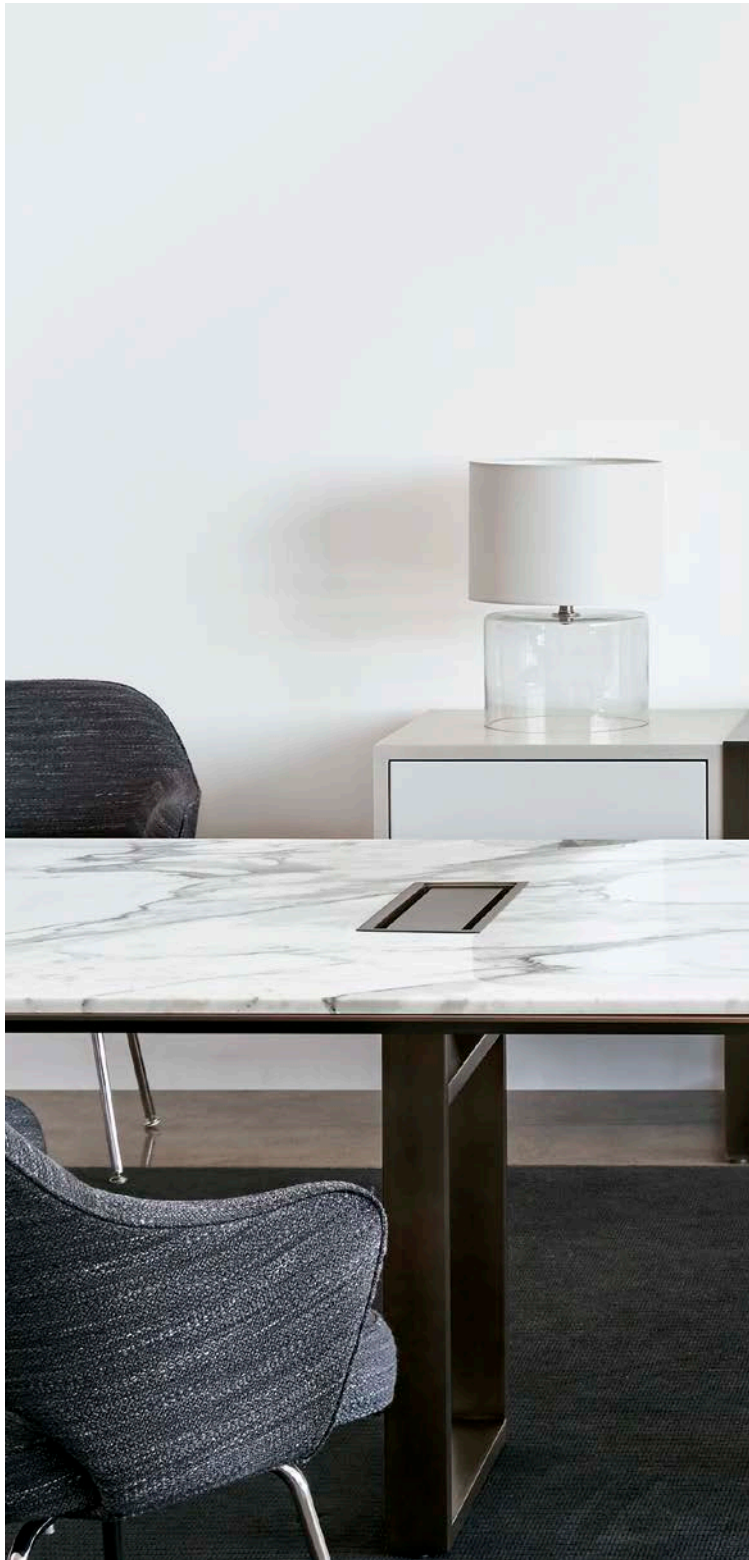

DATESWEISER

Technology is seamlessly integrated — accessible at the table top, undermount or drawer — to enhance productivity without compromising design.

Page 5: Highline Fifty Meeting Table, layered White Etched glass top, Polished Chrome base & trim.

Page 6: Highline Credenza, Umbra Grey case, Clear Glass top, Polished Chrome base.

Page 7-8: Highline Conference Table, Marble top, Oil Rubbed Bronze edge & base; Highline Credenza, Plain-sliced White Oak case, Marble center section, Oil Rubbed Bronze edge & base; White doors & drawers.

Page 1: Highline Twenty-Five Credenza, Coco case, Plain-sliced White Oak doors & drawers, Oil Rubbed Bronze base & pulls.

Page 3-4: Highline Fifty Conference Table, Caesarstone, Raw Concrete top, Polished Chrome trim, Umbra Grey lower layer & base.

Back Cover: Highline Fifty Conference Table, Rift European White Oak slab top, Oil Rubbed Bronze trim; Highline Twenty-Five Credenza, Rift European White Oak, Polished Chrome base & pulls.

DATESWEISER

datesweiser.com