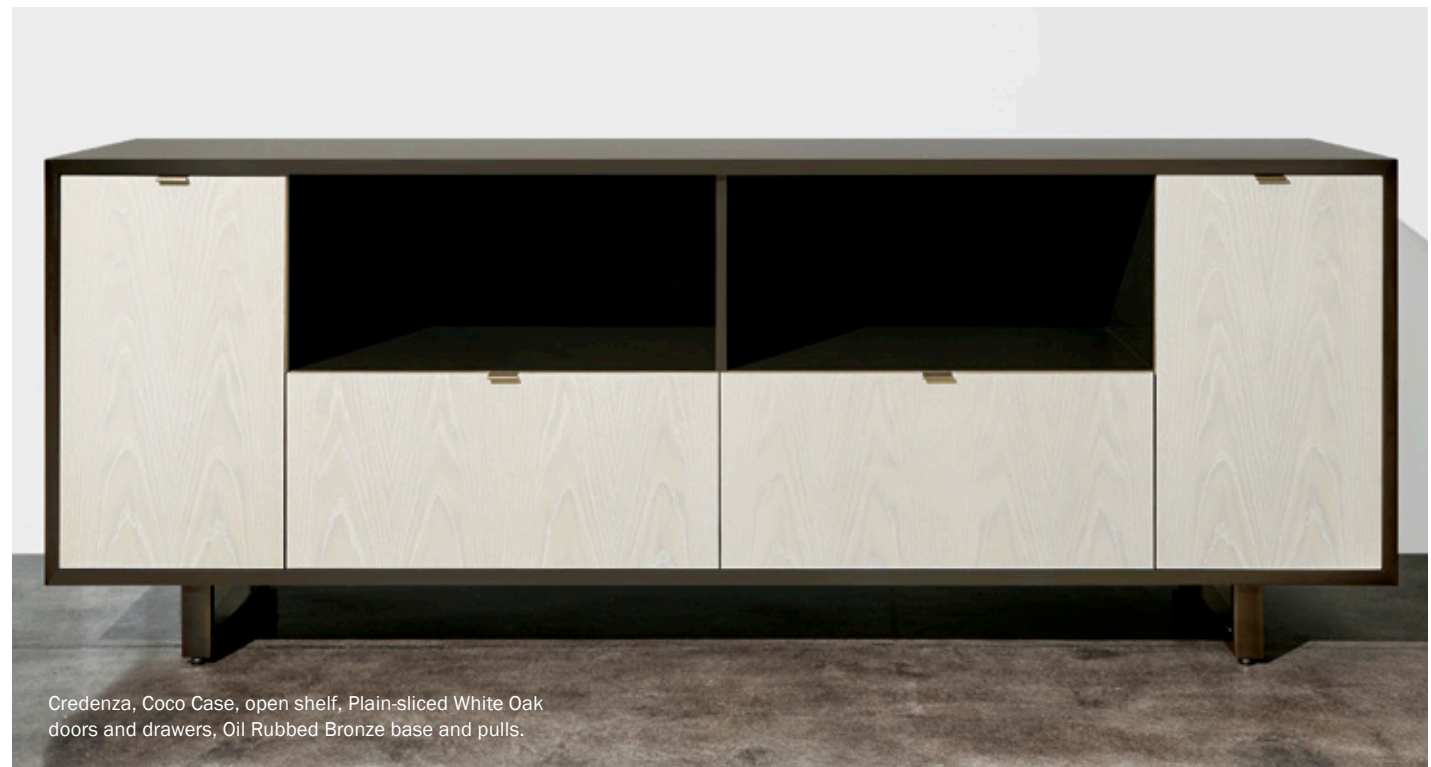

Client: Law firm. Umbra Grey Case, Black Limba doors, Polished Chrome base, Black Back Painted Glass serving top.

Credenza, Coco Case, open shelf, Plain-sliced White Oak doors and drawers, Oil Rubbed Bronze base and pulls.