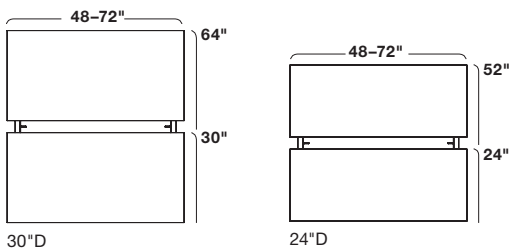

SPECIFICATIONS

ADJUSTMENT CONTROLS

BASE

- + Available In all Knoll core laminates and veneers
- + Consult published price list for approved screen upholstery fabrics