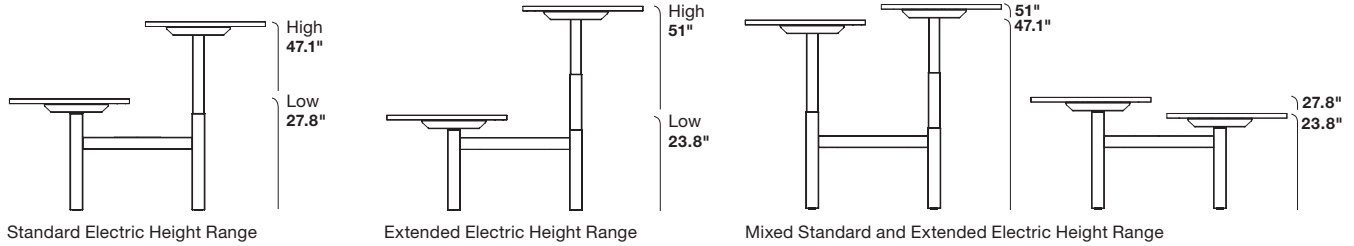

SPECIFICATIONS

ADJUSTMENT CONTROLS

BASE

- + Available In all Knoll core laminates and veneers
- + Consult published price list for approved screen upholstery fabrics