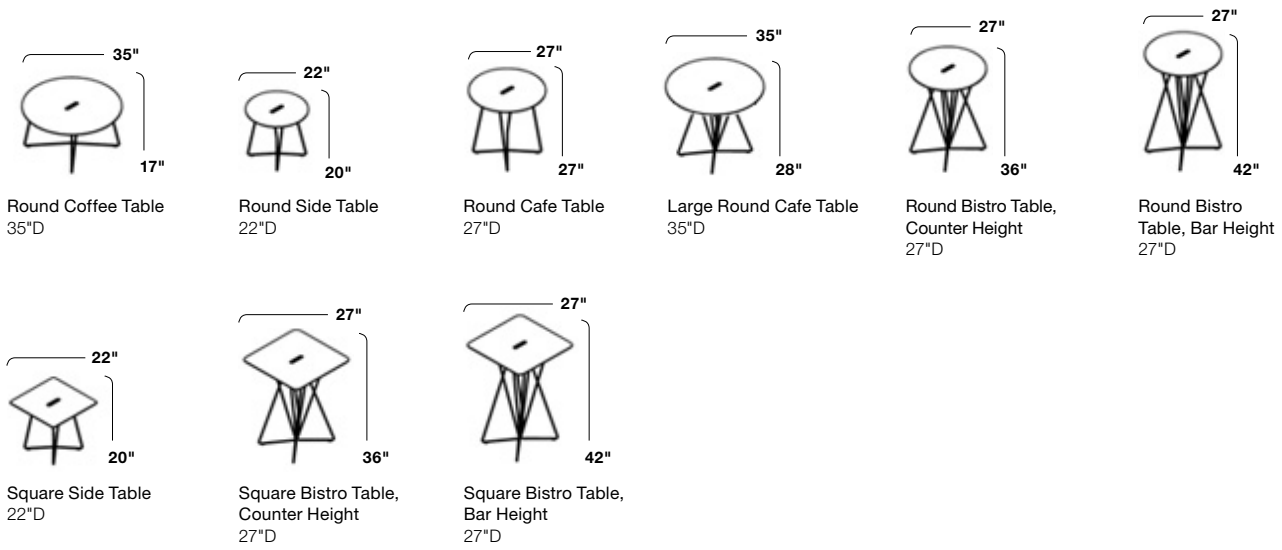

SPECIFICATIONS

LAMINATE TOP

PLYWOOD TOP WITH PLY EDGE

VENEER TOP ON BIRCH PLYWOOD

PAINT (TEXTURED)