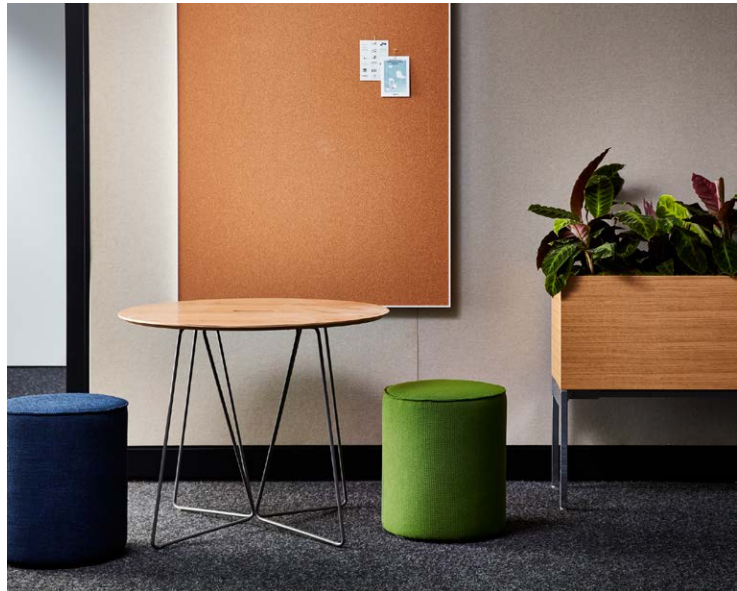

Knoll Office

Rockwell Unscripted[®] Occasional Table

Rockwell Group

Knoll

ROCKWELL UNSCRIPTED OCCASIONAL TABLES are multi-use lounge and cafe tables for the modern workspace. The lightweight design and integrated handle make them easy to move around as needed.

SPECIFICATIONS

LAMINATE TOP

PLYWOOD TOP WITH PLY EDGE

VENEER TOP ON BIRCH PLYWOOD

PAINT (TEXTURED)