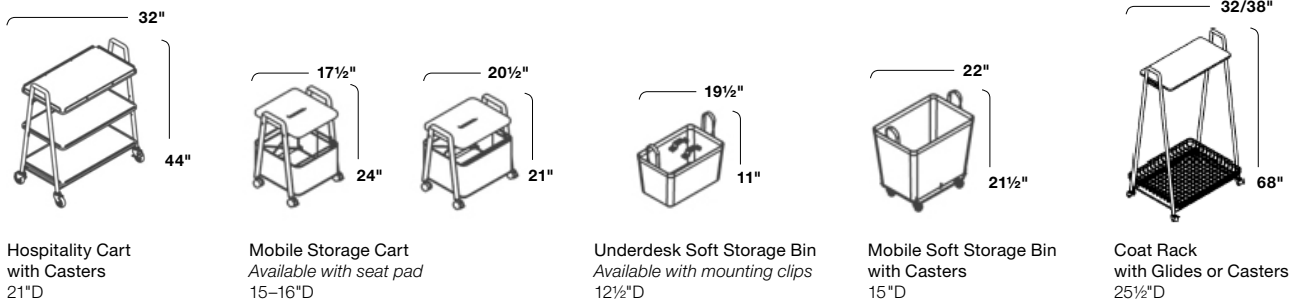

Knoll Office

Rockwell Unscripted® Mobile Storage

Rockwell Group

Knoll

ROCKWELL UNSCRIPTED uses storage as an activator in the workplace, putting inspiration within reach by equipping spaces with easy-access, object-based storage. The coatrack gives you a place to stash your stuff. The hospitality cart gives you a place to stash your stuff. The hospitality cart brings the provisions (or the party) to you and your team. The mobile storage cart puts your work tools in a convenient place, for the hour or for the day, and provides an impromptu place to perch. Soft storage bins offer deep, partially-concealed storage for your grab-and-go essentials.

SPECIFICATIONS

LAMINATE SHELVES

VENEER SHELVES

EDGE BAND

CANVAS (SOFT STORAGE)

UPRIGHT PAINT (SMOOTH)

WIRE BASKETS

STORAGE CART SEAT