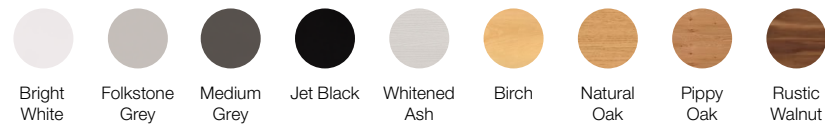

SPECIFICATIONS

LAMINATE SHELVES

VENEER SHELVES

EDGE BAND

CANVAS (SOFT STORAGE)

UPRIGHT PAINT (SMOOTH)

WIRE BASKETS

STORAGE CART SEAT