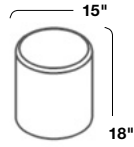

Knoll Office

Rockwell Unscripted[®]
Upholstered Seats
Rockwell Group

Knoll

ROCKWELL UNSCRIPTED UPHOLSTERED SEATS bring punctuation to any space with a bit of unexpected fun. The cylinder comes in three sizes for perching at a variety of table heights. The low cube works with lounge or standard-height tables. Both models come with fixed or 360° swivel base and share common finish details with other Unscripted lounge pieces, including pinch pleat seams and optional serged edge stitch detail.

SPECIFICATIONS

Low Cube
15"D

Low Cylinder

Counter Height
Cylinder

Bar Height
Cylinder

+ Fixed glides or 360° swivel base

ROCKWELL UNSCRIPTED FABRIC

Linen Wheat Spice Bittersweet Leaf Moss Cerulean Blue Tide River Rock Earth