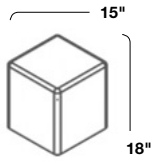

Knoll Office

Rockwell Unscripted[®]
Upholstered Seats
Rockwell Group

Knoll

ROCKWELL UNSCRIPTED UPHOLSTERED SEATS bring punctuation to any space with a bit of unexpected fun. The cylinder comes in three sizes for perching at a variety of table heights. The low cube works with lounge or standard-height tables. Both models come with fixed or 360° swivel base and share common finish details with other Unscripted lounge pieces, including pinch pleat seams and optional serged edge stitch detail.

SPECIFICATIONS

Low Cube
15"D

Low Cylinder

Counter Height
Cylinder

Bar Height
Cylinder

+ Fixed glides or 360° swivel base

ROCKWELL UNSCRIPTED FABRIC

Linen Wheat Spice Bittersweet Leaf Moss Cerulean Blue Tide River Rock Earth