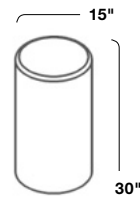

SPECIFICATIONS

Low Cube
15"D

Low Cylinder

Counter Height
Cylinder

Bar Height
Cylinder

+ Fixed glides or 360° swivel base

ROCKWELL UNSCRIPTED FABRIC

Linen Wheat Spice Bittersweet Leaf Moss Cerulean Blue Tide River Rock Earth