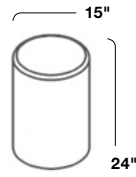

Knoll Office

Rockwell Unscripted[®]
Upholstered Seats
Rockwell Group

Knoll

ROCKWELL UNSCRIPTED UPHOLSTERED SEATS bring punctuation to any space with a bit of unexpected fun. The cylinder comes in three sizes for perching at a variety of table heights. The low cube works with lounge or standard-height tables. Both models come with fixed or 360° swivel base and share common finish details with other Unscripted lounge pieces, including pinch pleat seams and optional serged edge stitch detail.

SPECIFICATIONS

Low Cube
15"D

Low Cylinder

Counter Height
Cylinder

Bar Height
Cylinder

+ Fixed glides or 360° swivel base

ROCKWELL UNSCRIPTED FABRIC

Linen Wheat Spice Bittersweet Leaf Moss Cerulean Blue Tide River Rock Earth