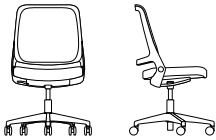

STATEMENT OF LINE

5-star Base with Casters,
Armless
W: 21.4"
D: 20.9"
H: 35-40.3"