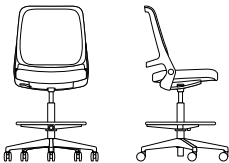

4-star Base with Glides,
Armless
W: 21.4"
D: 20.9"
H: 35-40.3"

4-star Base with Glides,
Arms,
W: 25.5"
D: 20.9"
H: 35-40.3"

High Task, Armless
W: 21.4"
D: 20.9"
H: 41.5-50"

High Task, Fixed Arms
W: 25.5"
D: 20.9"
H: 41.5-50"